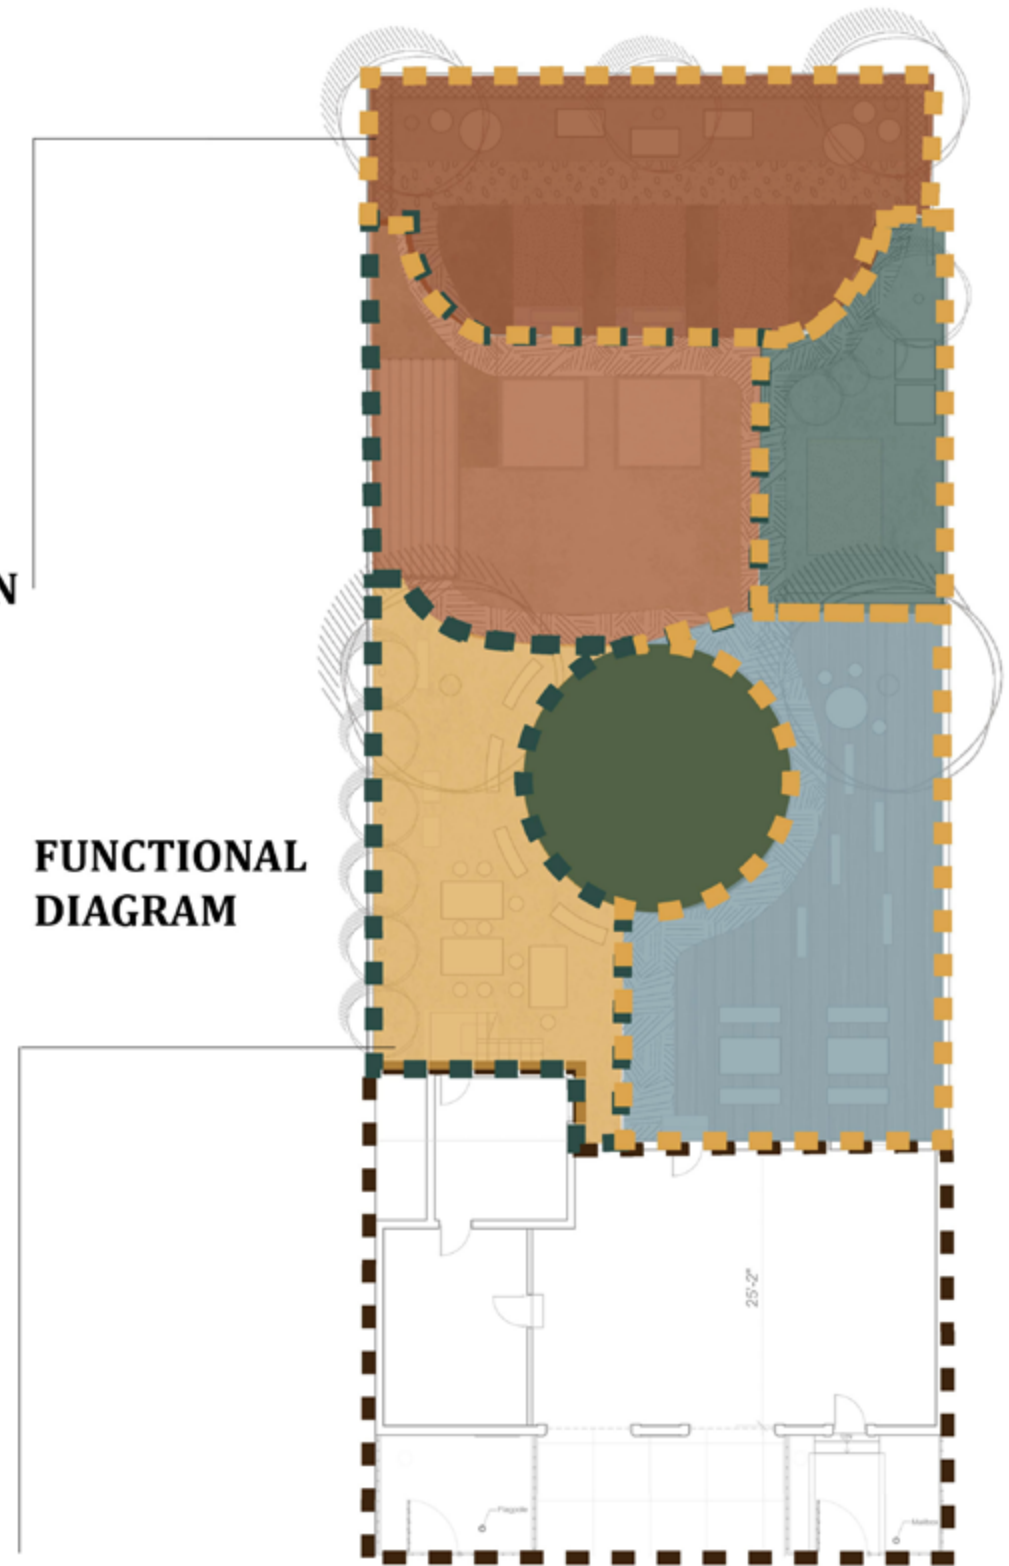

Eternal Growth

A Project for the San Francisco Fire Department,
Behavioral Health Unit:

A Healing Garden

Eternal Growth: Introduction

From the feedback of the clients and the department, ten presentations were parsed into two teams. Team one had the role of historic preservation and remediation. Team two developed intervention and reinvention. From the two teams, ideas, concepts, and working ideas were combined into a unified plan and itinerary for each team. In this presentation, the team with preservation, conservation, and remediation offers their combined work. In the following slides, please find the combined work of five individual ideas for the site carefully woven into a singular concept.

PLAN

Eternal Growth: Diagrams of the site proposal

Eternal Growth: Perspective views of the proposal

ZONE 1

ZONE 2

ZONE 3

Eternal Growth: Inspirational images for the proposal

Eternal Growth: Plant materials for the proposal and symbolism