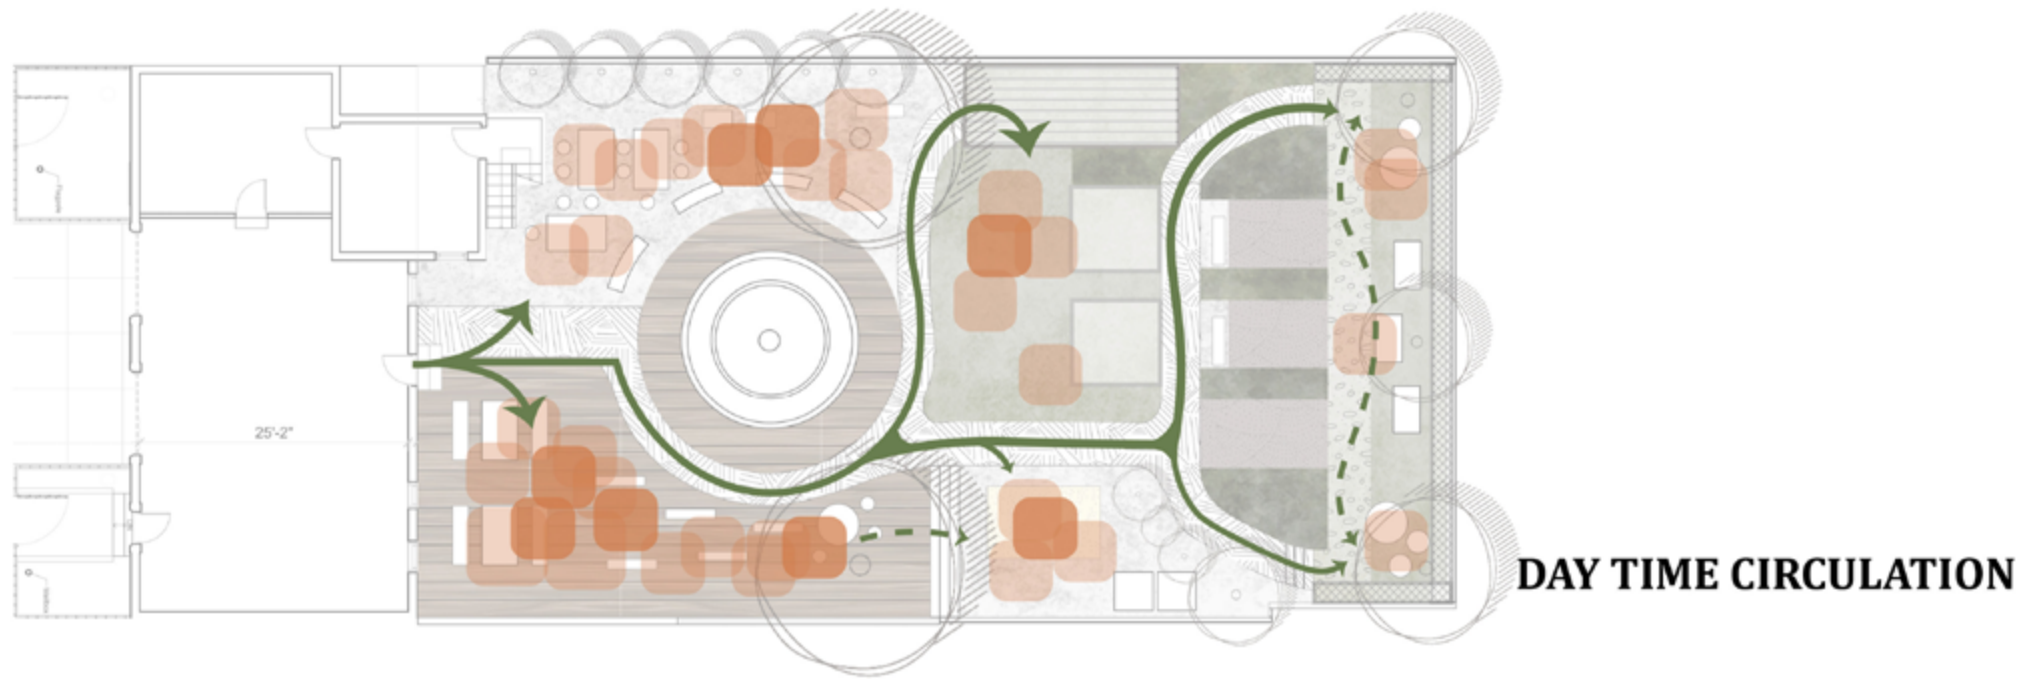

Eternal Growth

A Project for the San Francisco Fire Department,
Behavioral Health Unit:

A Healing Garden

Eternal Growth: Introduction

From the feedback of the clients and the department, ten presentations were parsed into two teams. Team one had the role of historic preservation and remediation. Team two developed intervention and reinvention. From the two teams, ideas, concepts, and working ideas were combined into a unified plan and itinerary for each team. In this presentation, the team with preservation, conservation, and remediation offers their combined work. In the following slides, please find the combined work of five individual ideas for the site carefully woven into a singular concept.

PLAN

Eternal Growth: Diagrams of the site proposal

Eternal Growth: Perspective views of the proposal

ZONE 1

ZONE 2

ZONE 3

Eternal Growth: Inspirational images for the proposal

Eternal Growth: Plant materials for the proposal and symbolism