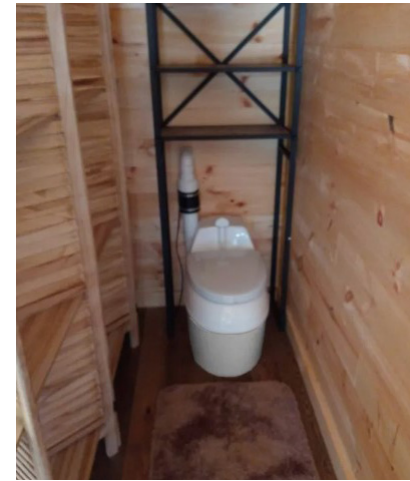

- Site clearing and demolition will take priority before any build-out;
- Site analysis by a Structural Engineer is required;
- Site Cataloging by an Historical Architect is also required;
- Site Capacity is roughly 40 individuals, so code investigation is required;
- If accepted, the site may benefit from one or two restrooms outside of the building;
- If accepted, the main entry door may be expanded to accommodate wheeled transportation, gurneys, and perhaps a side skidder for development and maintenance;
- Plantings are minimal maintenance and watering;
- New lighting is resourced from solar, so no impact on existing power feeds; and
- A healing garden offers an intriguing adventure into the site.