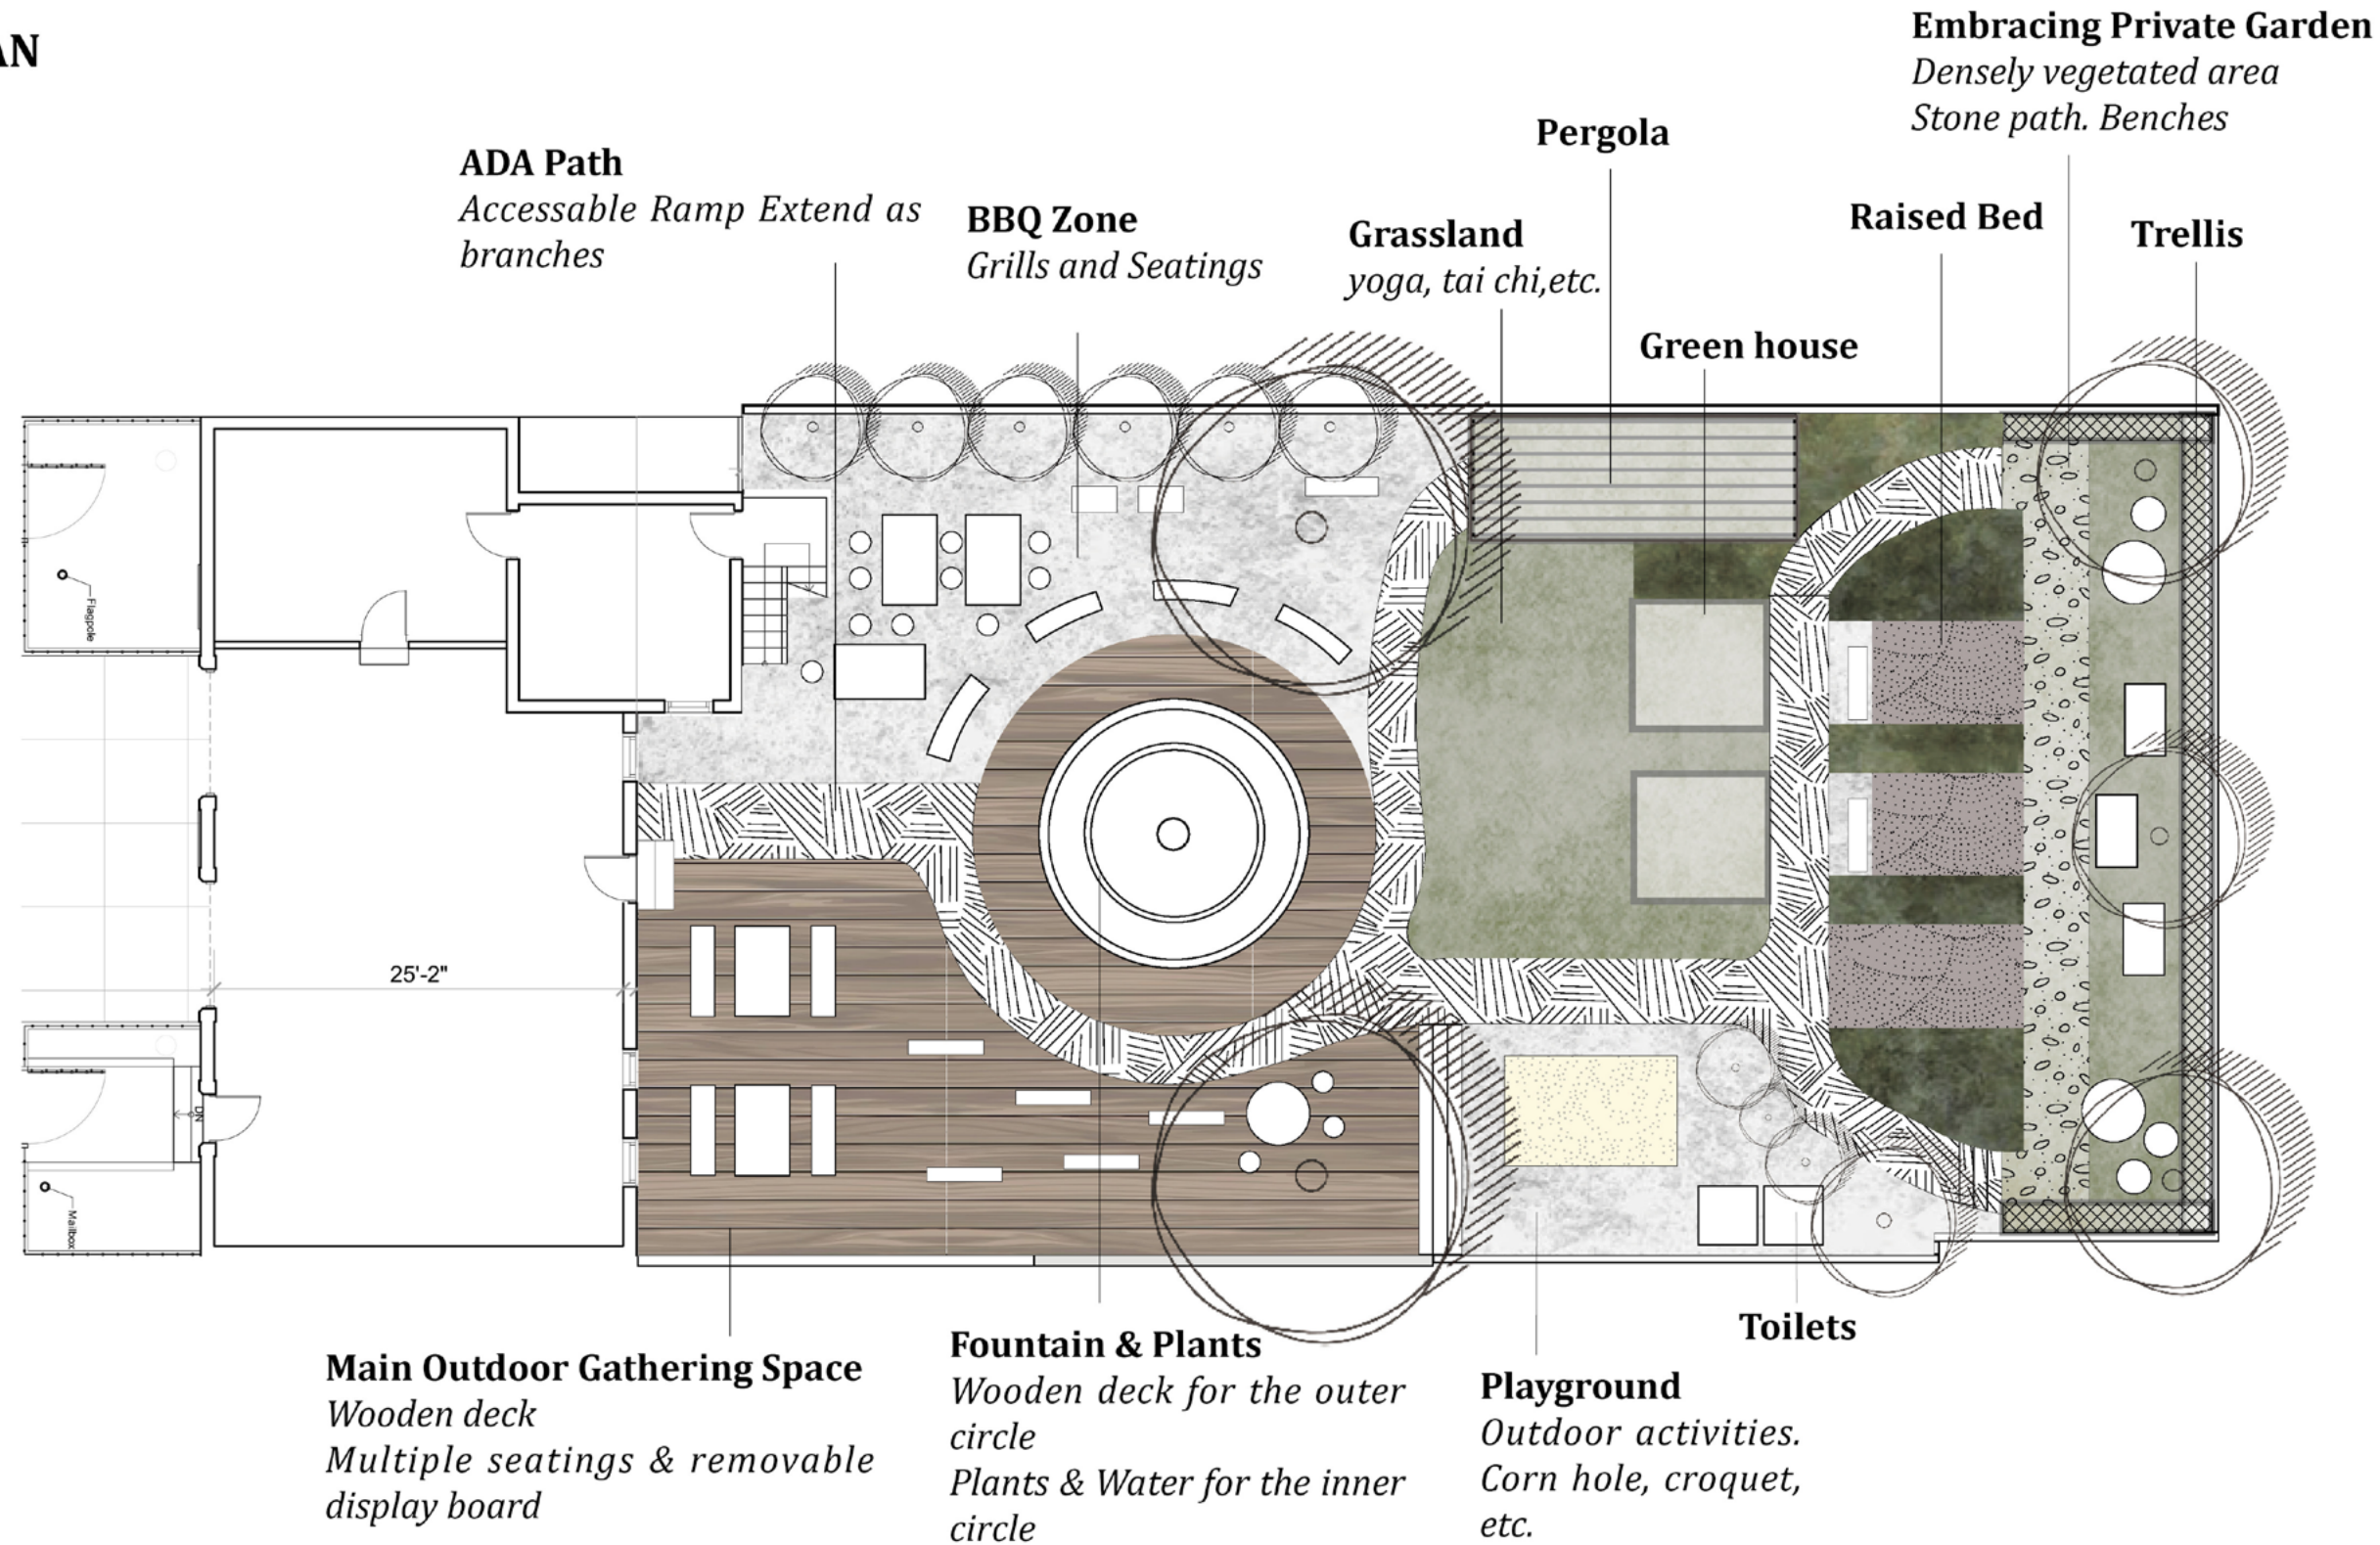

Eternal Growth

A Project for the San Francisco Fire Department,
Behavioral Health Unit:

A Healing Garden

Eternal Growth: Introduction

From the feedback of the clients and the department, ten presentations were parsed into two teams. Team one had the role of historic preservation and remediation. Team two developed intervention and reinvention. From the two teams, ideas, concepts, and working ideas were combined into a unified plan and itinerary for each team. In this presentation, the team with preservation, conservation, and remediation offers their combined work. In the following slides, please find the combined work of five individual ideas for the site carefully woven into a singular concept.

PLAN

Eternal Growth: Diagrams of the site proposal

Eternal Growth: Perspective views of the proposal

ZONE 1

ZONE 2

ZONE 3

Eternal Growth: Inspirational images for the proposal

Eternal Growth: Plant materials for the proposal and symbolism