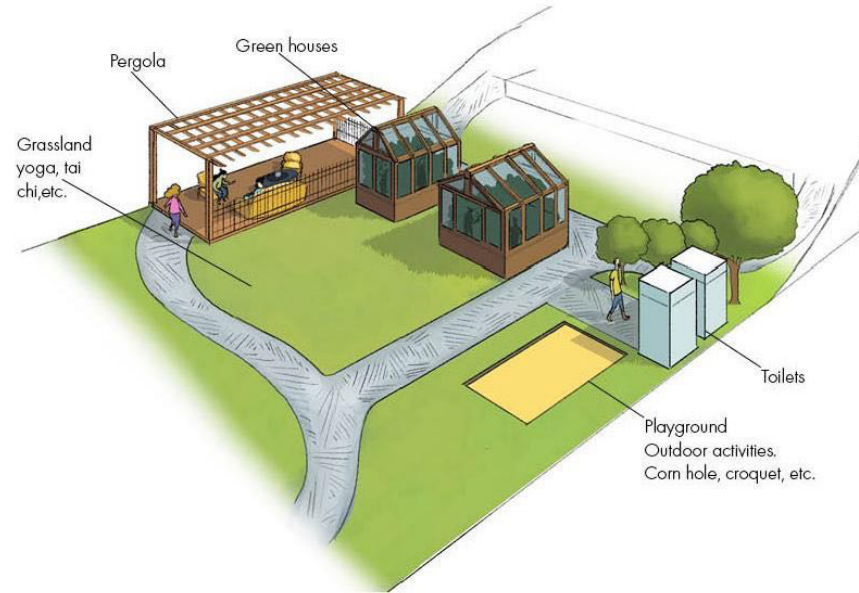

Eternal Growth

A Project for the San Francisco Fire Department,
Behavioral Health Unit:

A Healing Garden

Eternal Growth: Introduction

From the feedback of the clients and the department, ten presentations were parsed into two teams. Team one had the role of historic preservation and remediation. Team two developed intervention and reinvention. From the two teams, ideas, concepts, and working ideas were combined into a unified plan and itinerary for each team. In this presentation, the team with preservation, conservation, and remediation offers their combined work. In the following slides, please find the combined work of five individual ideas for the site carefully woven into a singular concept.

PLAN

Eternal Growth: Diagrams of the site proposal

Eternal Growth: Perspective views of the proposal

ZONE 1

ZONE 2

ZONE 3

Eternal Growth: Inspirational images for the proposal

Eternal Growth: Plant materials for the proposal and symbolism