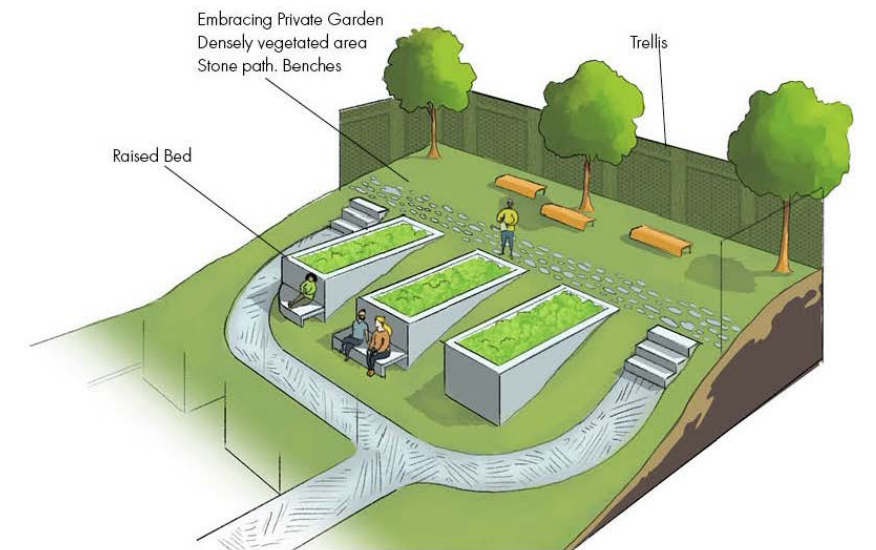

Eternal Growth

A Project for the San Francisco Fire Department,
Behavioral Health Unit:

A Healing Garden

Eternal Growth: Introduction

From the feedback of the clients and the department, ten presentations were parsed into two teams. Team one had the role of historic preservation and remediation. Team two developed intervention and reinvention. From the two teams, ideas, concepts, and working ideas were combined into a unified plan and itinerary for each team. In this presentation, the team with preservation, conservation, and remediation offers their combined work. In the following slides, please find the combined work of five individual ideas for the site carefully woven into a singular concept.

PLAN

Eternal Growth: Diagrams of the site proposal

Eternal Growth: Perspective views of the proposal

ZONE 1

ZONE 2

ZONE 3

Eternal Growth: Inspirational images for the proposal

Eternal Growth: Plant materials for the proposal and symbolism