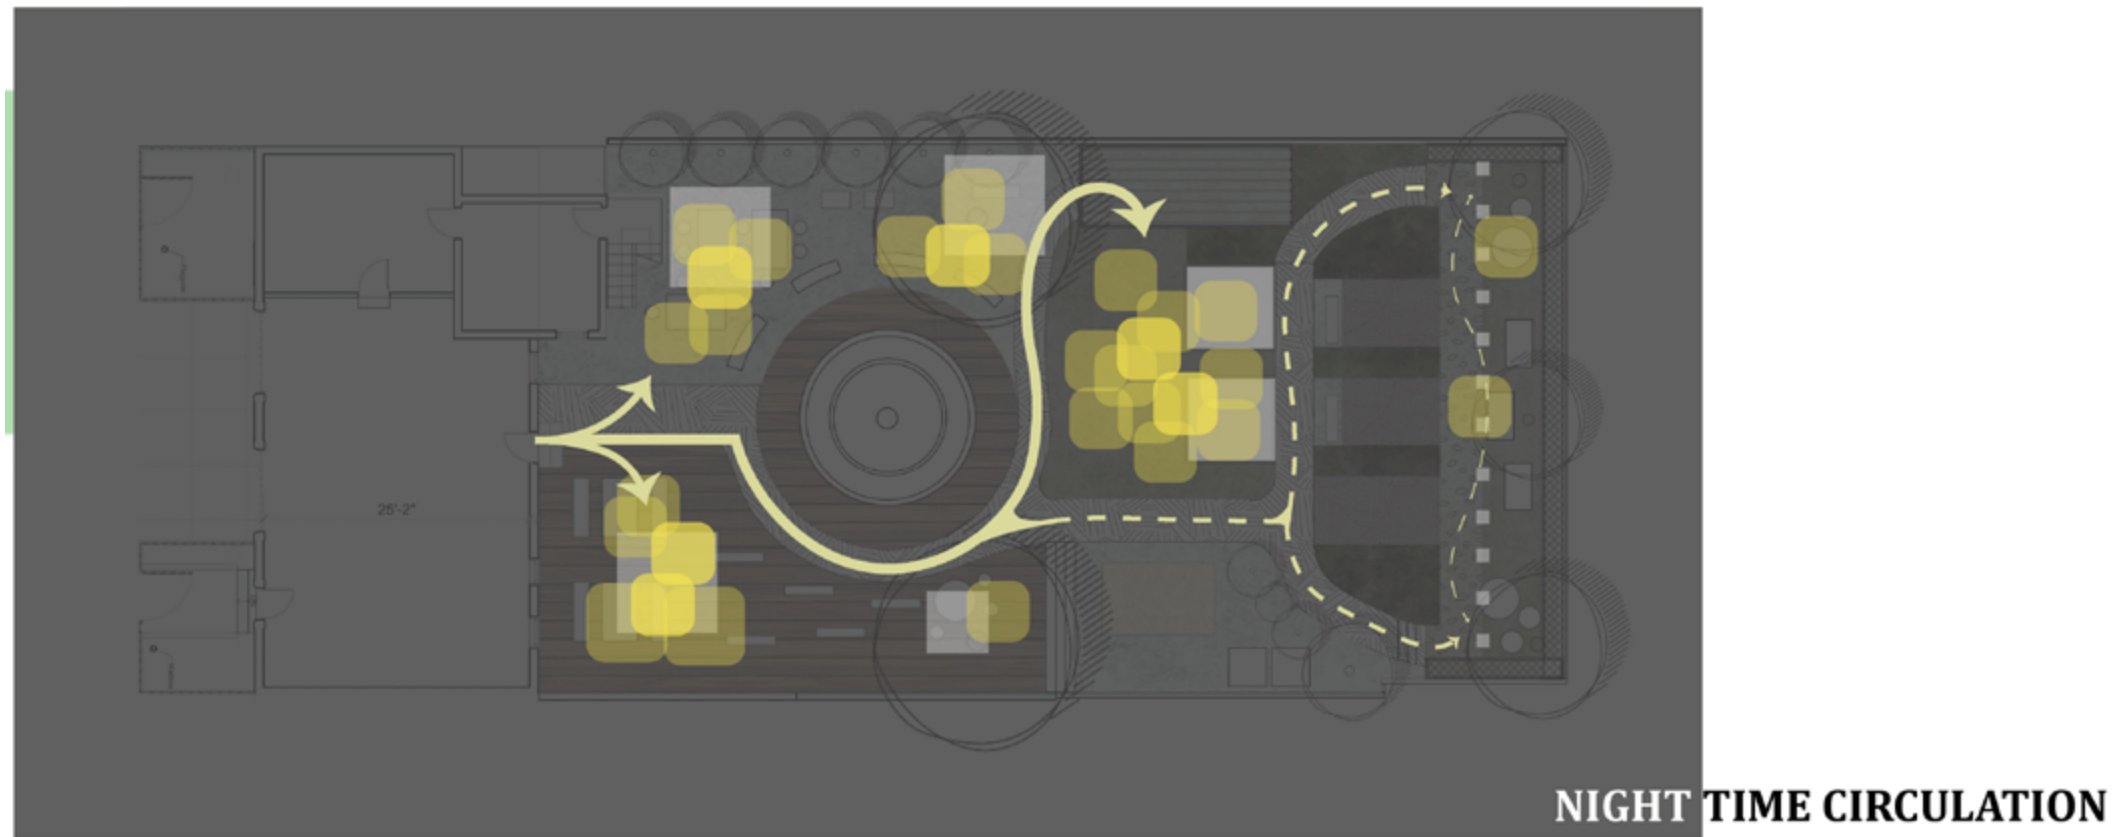

Eternal Growth: Diagrams of the site proposal