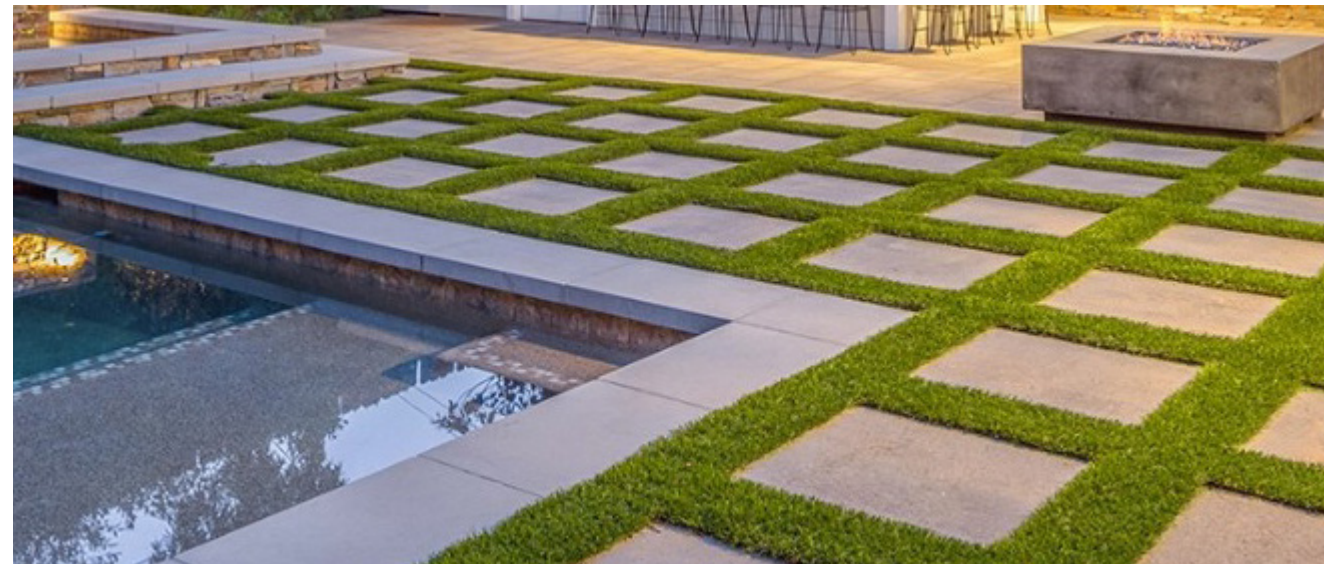

Permeable pavers: [https://systempavers.com/outdoor/outdoor-living-products--Free Demolition!](https://systempavers.com/outdoor/outdoor-living-products--Free%20Demolition!)